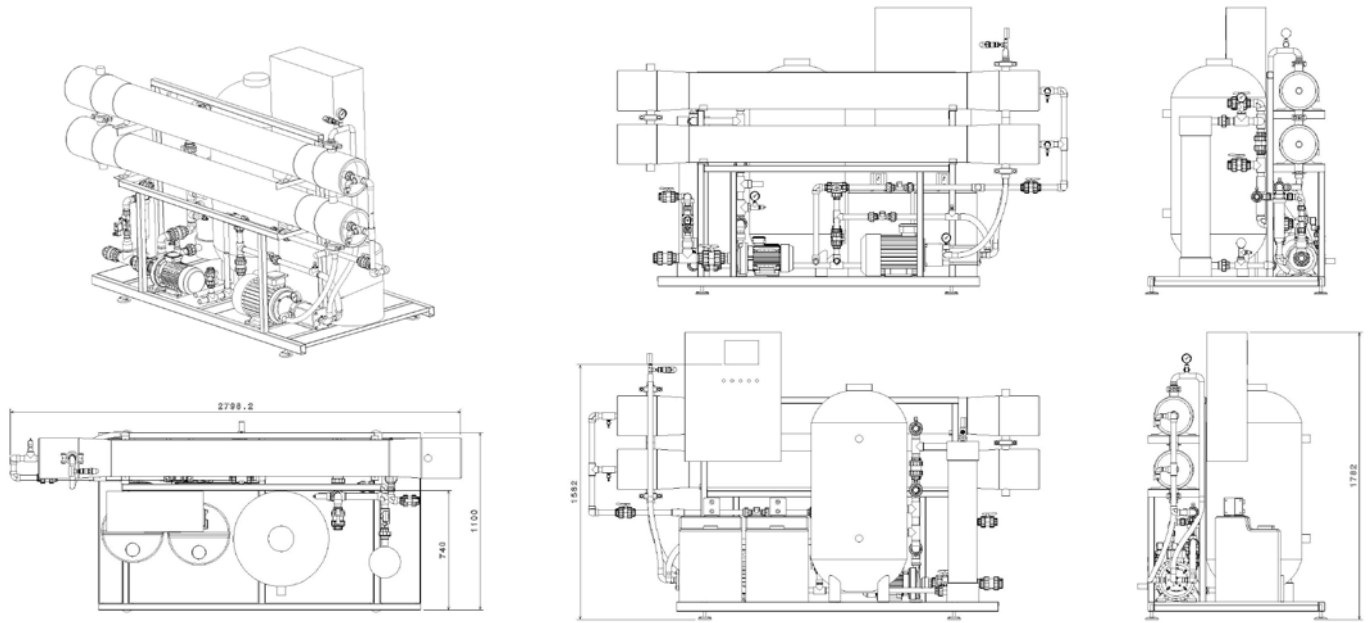

# Specifications & Dimensions

	EFFICIENT T-2000	EFFICIENT T-4000
Total installed power	7 Kw/h	14Kw/h
Average consumption	5,5 Kw/h	11 Kw/h
Booster pump minimum inlet pressure	0,5 bar	0,5 bar
Booster pump outlet pressure	4 bar	4 bar
Outlet pressure after filters	1.5 bar minimum	1.5 bar minimum
High pressure pump outlet pressure	45 - 60 bar	45 - 60 bar
Feed Flow	5.000 l/h	10.000 l/h
Average effective production	2000 l/h (+/- 10%)	4000 l/h (+/- 10%)
Daily production	50 m <sup>3</sup> /day	100 m <sup>3</sup> /day
Conversion	40%	40%
Rejected /permeated ratio	1,5 : 1	1,5 : 1
Osmotic membrane type	8040 (4 membranes)	8040 (8 membranes)